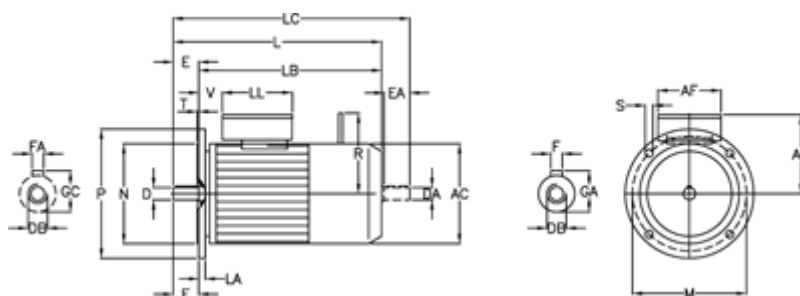

# Data Sheet

Article number: 2501841440675

Description: Bonfiglioli brake motor BE63B-4-FD3.5 0.18KW  
1400 rpm 3x230/400v 50HZ IE2 DC brake IP55 3.5 B5 stainless steel

## Measures

A/F = 98	EA = 23	LC = 297	V = 14
AC = 121	F = 4	LL = 133	
AD = 119	FA = 4	M = 115	
D = 11	GA = 12.5	N = 95	
DA = 11	GC = 12.5	P = 140	
DB = M4	L = 272	R = 96	
DB1 = M4	LA = 10.0	S = 9.5	
E = 23	LB = 248	T = 3.0	